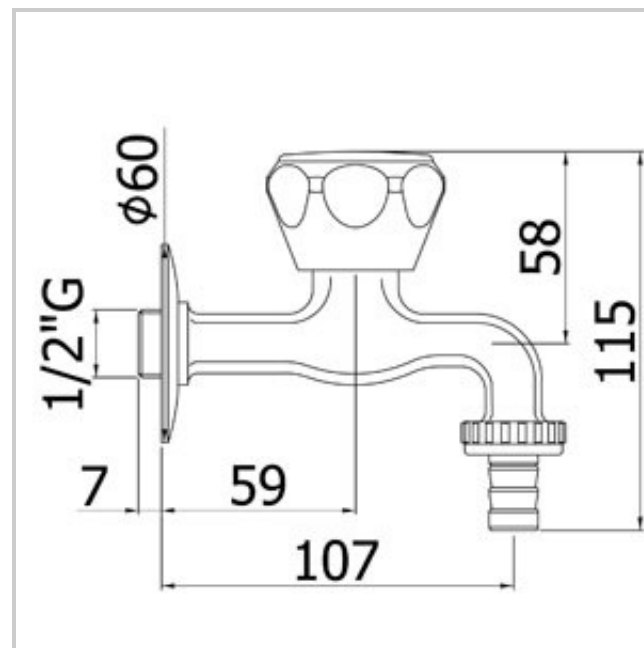

DA 211
Rubinetto con portagomma 1/2" x 3/4"
1/2" x 3/4" wall tap with hose connection

Finiture - Finishes
CR / cromato / *chrome plated*

Stampa / Print

RUBINETTERIA PAFFONI S.P.A. - Via Soriso, 2 - 28076 POGNO (NO)
Tel. +39 0322 97.158 - 97.321/2 - Fax +39 0322 97.414